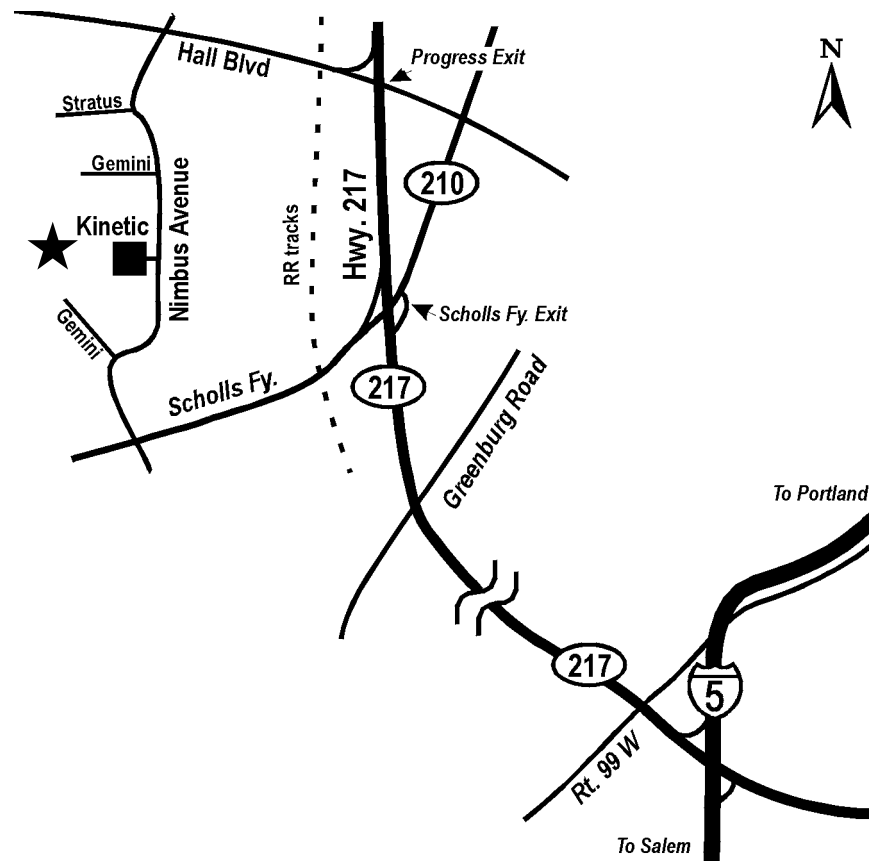

Directions to Kinetic Computer Solutions - Beaverton

9225 SW Nimbus Avenue, Beaverton, OR 97008 503.520.0555

From Vancouver and Portland: South on I-5

Take I-5 south, exit on Hwy. 217. Turn right at end of ramp. Proceed on Hwy. 217 to the Scholls Ferry/Progress Exit, turn left onto Scholls Ferry. Take the first right past the railroad tracks onto Nimbus Avenue. Continue on Nimbus approximately 1/3 mile. Pass Gemini Street on left (do not turn on Gemini), then turn left into the parking lot where you see the black sign with Kinetic in white letters.

From Sunset Hwy./US 26: South on Hwy. 217

From Sunset Hwy., exit on Hwy. 217. Proceed on Hwy. 217. Take the Progress Exit, turn right onto Hall Blvd. Cross the railroad tracks and make the next left at the traffic light onto Nimbus Avenue. Continue on Nimbus approximately 1/4 mile, passing Stratus and Gemini streets on the right, then turn right into the parking lot where you see the black sign with Kinetic in white letters.

From Salem: North on I-5

From I-5, take the Hwy. 217 exit. Turn left at the exit ramp onto Hwy. 217 North. Proceed on Hwy. 217 to the Scholls Ferry/Progress Exit, turn left onto Scholls Ferry. Take the first right past the railroad tracks onto Nimbus Avenue. Continue on Nimbus approximately 1/3 mile. Pass Gemini Street on left (do not turn on Gemini), then turn left into the parking lot where you see the black sign with Kinetic in white letters.